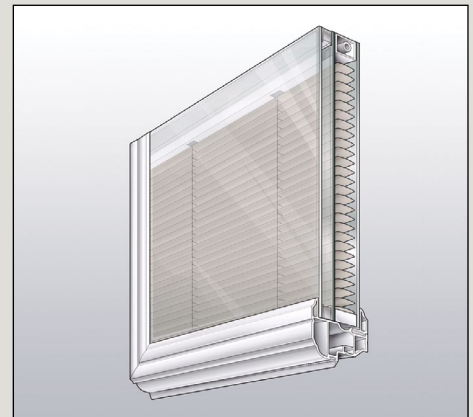

Performance Sash System

- Optional deeper sash allows for the combination of Energy Star qualifying glass system with SunBlinds™
- 1 3/8 inch overall triple glazed insulated glass packages for increased energy efficiency
- Beautiful contoured exterior sash style

Architectural Hardware

Optional architectural finishes include Antique Brass, Brushed Nickel, and Oil Rubbed Bronze